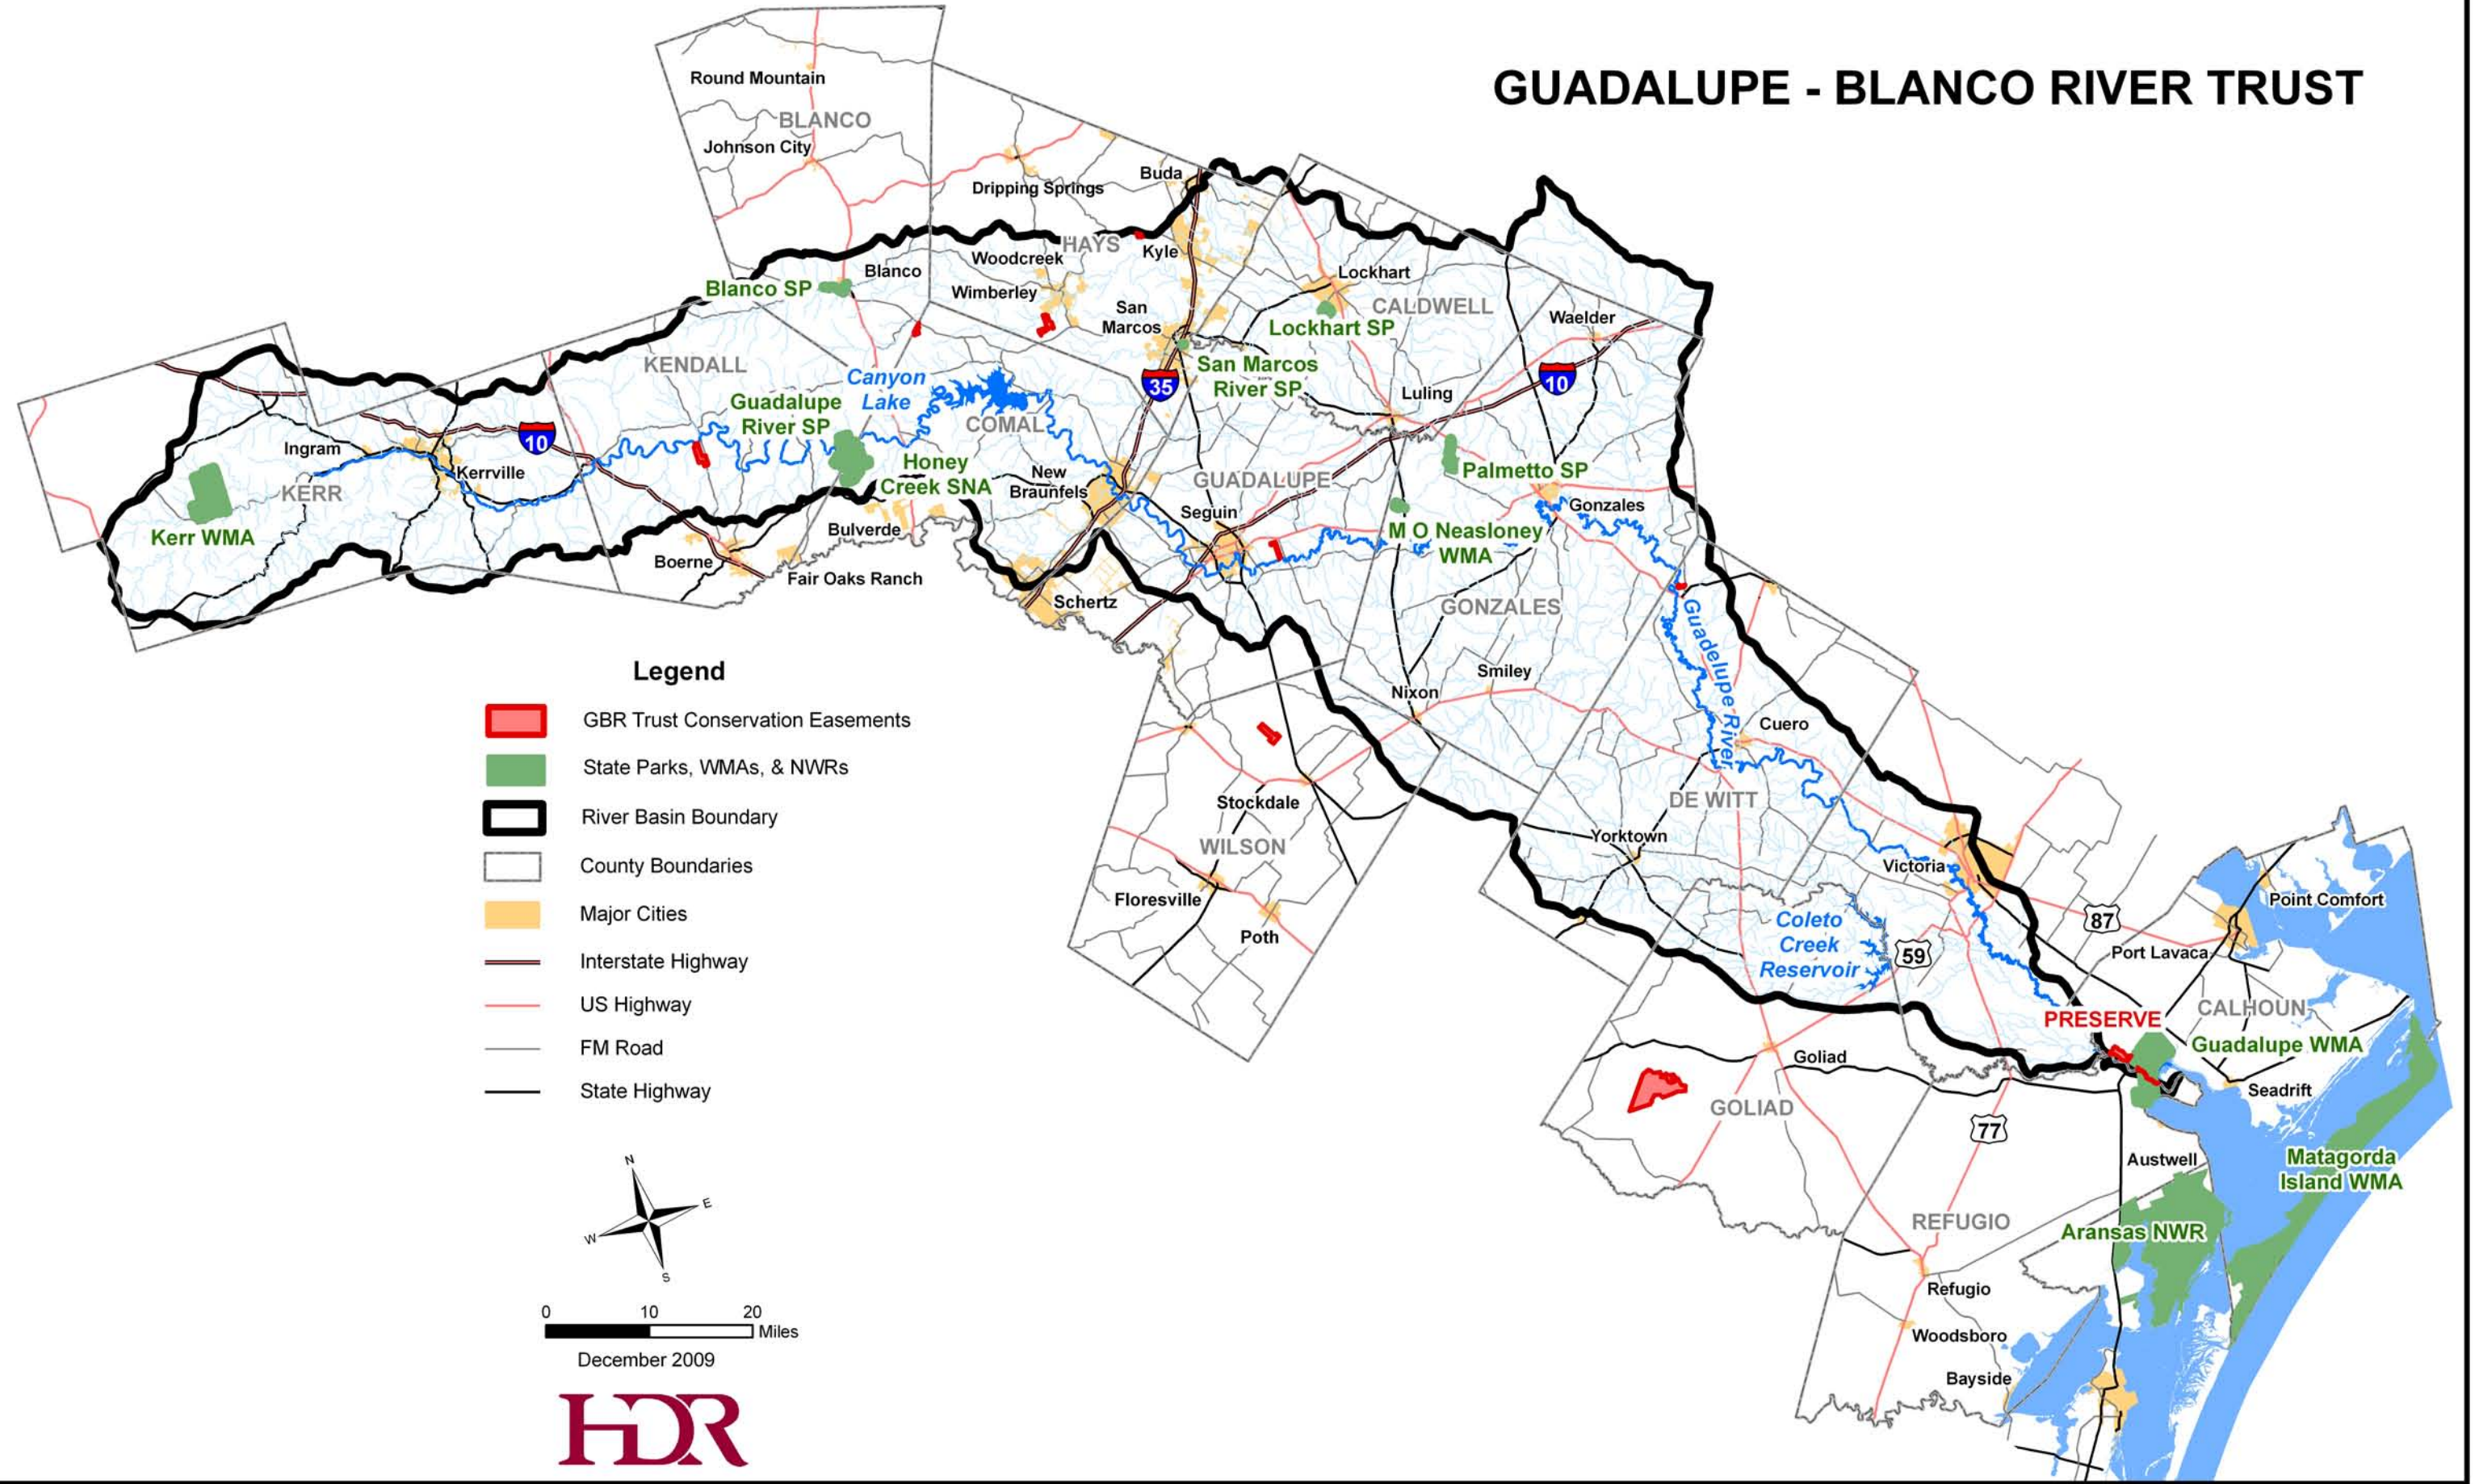

GUADALUPE - BLANCO RIVER TRUST

- Legend**
- GBR Trust Conservation Easements
 - State Parks, WMAs, & NWRs
 - River Basin Boundary
 - County Boundaries
 - Major Cities
 - Interstate Highway
 - US Highway
 - FM Road
 - State Highway